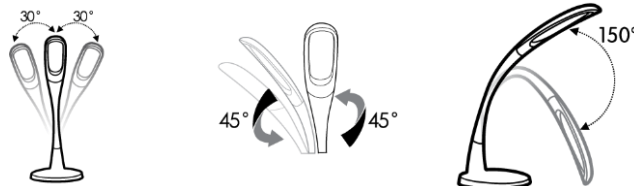

## Introducing the Revolutionary Stella Lamp!

The Stella lamp is truly one of a kind - **super bright, customizable, LED light in a stylish housing.**

- **3 kelvin light color settings – warm, cool and natural**
- **5 brightness settings** that allow the user to adjust the light to their specific needs.
- **Lumen output** from 127 – 1410.
- **LED technology** only uses 10 watts of power, puts off very little heat, and the bulbs never burn out. Low cost of future use – a big plus!
- **Sturdy plastic and metal housing**, with a well weighted base. Yet light enough to be portable if desired (desk lamp version only).
- **Flex-arm technology** allows for maximize use of the lamp in any environment.

Available in a desk and floor models. The floor lamp comes with a wireless remote control and can be adjusted as high as 6 feet. Available in black and white.